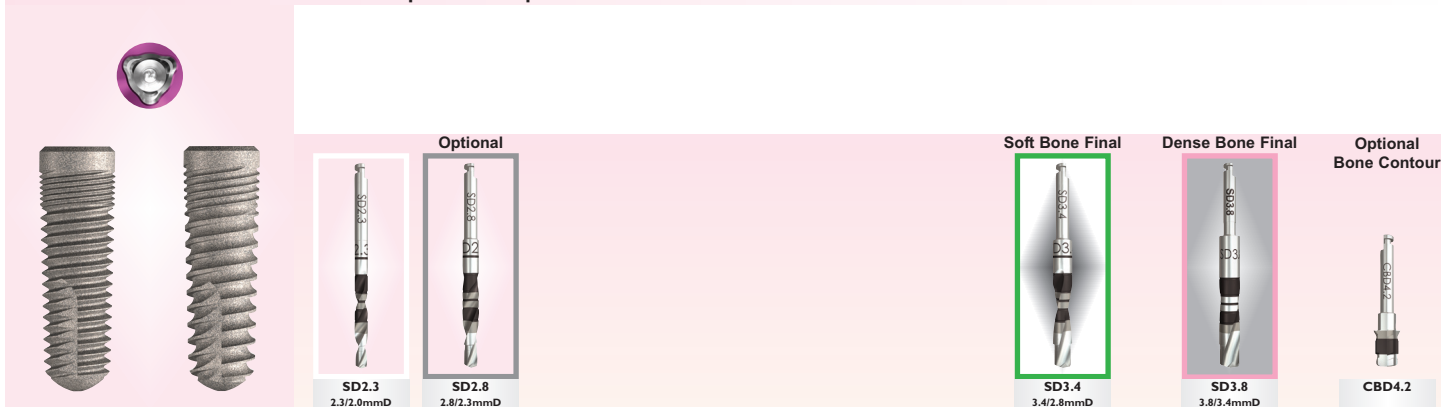

3.7mmD RePlus & ReActive Tapered Implant

4.2mmD RePlus & ReActive Tapered Implant

4.7mmD RePlus & ReActive Tapered Implant

5.7mmD RePlus & ReActive Tapered Implant