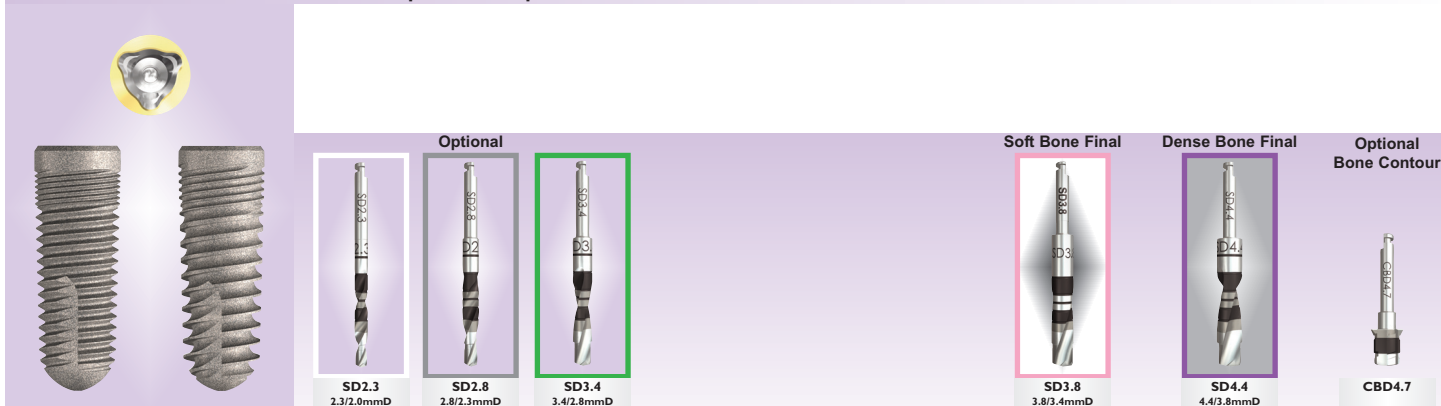

3.7mmD RePlus & ReActive Tapered Implant

4.2mmD RePlus & ReActive Tapered Implant

4.7mmD RePlus & ReActive Tapered Implant

5.7mmD RePlus & ReActive Tapered Implant